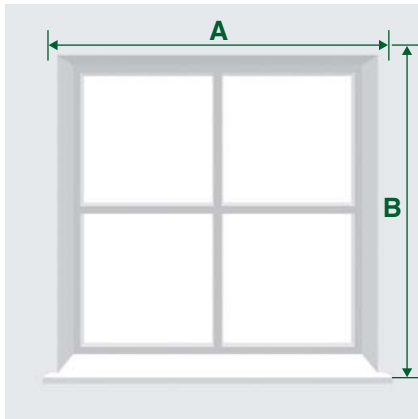

Roman Blinds

Inside recess

Outside recess

Decide whether you prefer blinds to hang inside or outside the window recess and provide both A and B dimensions as indicated.

For the outside recess measurement, allow for 2 inches (5cm) either side of the recess or simply add 4 inches (10cm) to both inside recess measurements.