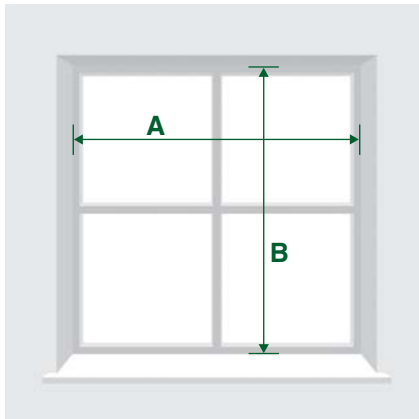

Roman Blinds

Inside recess

Outside recess

Decide whether you prefer blinds to hang inside or outside the window recess and provide both A and B dimensions as indicated.

For the outside recess measurement, allow for 2 inches (5cm) either side of the recess or simply add 4 inches (10cm) to both inside recess measurements.